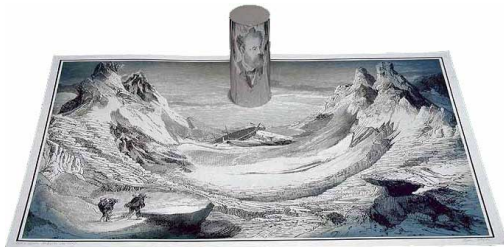

HUMAN STATUE OF LIBERTY
18,000 OFFICERS AND MEN
AT
Camp Dodge, Des Moines Ia.
Col. Wm. Hayward, Commanding
Col. Eben S. Wells, Director

István Orosz (1997)

István Orosz (1997)

István Orosz (1997)

István Orosz (1981)

István Orosz (1981)

Chuck Close, *Anamorphic Self Portrait*, 2007

Sidewalk Drawings by Julian Beever

Floor Drawings by Kurt Wenner

© 2007 Kurt Wenner

Vancouver, British Columbia, 2010