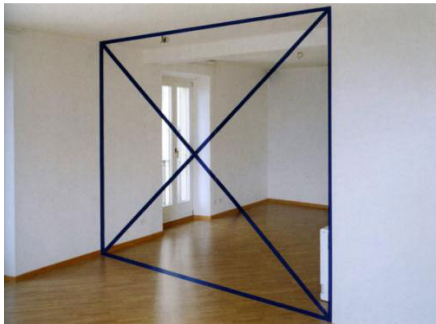

István Orosz (1981)

Chuck Close, *Anamorphic Self Portrait*, 2007

Sidewalk Drawings by Julian Beever

Floor Drawings by Kurt Wenner

© 2007 Kurt Wenner

Vancouver, British Columbia, 2010